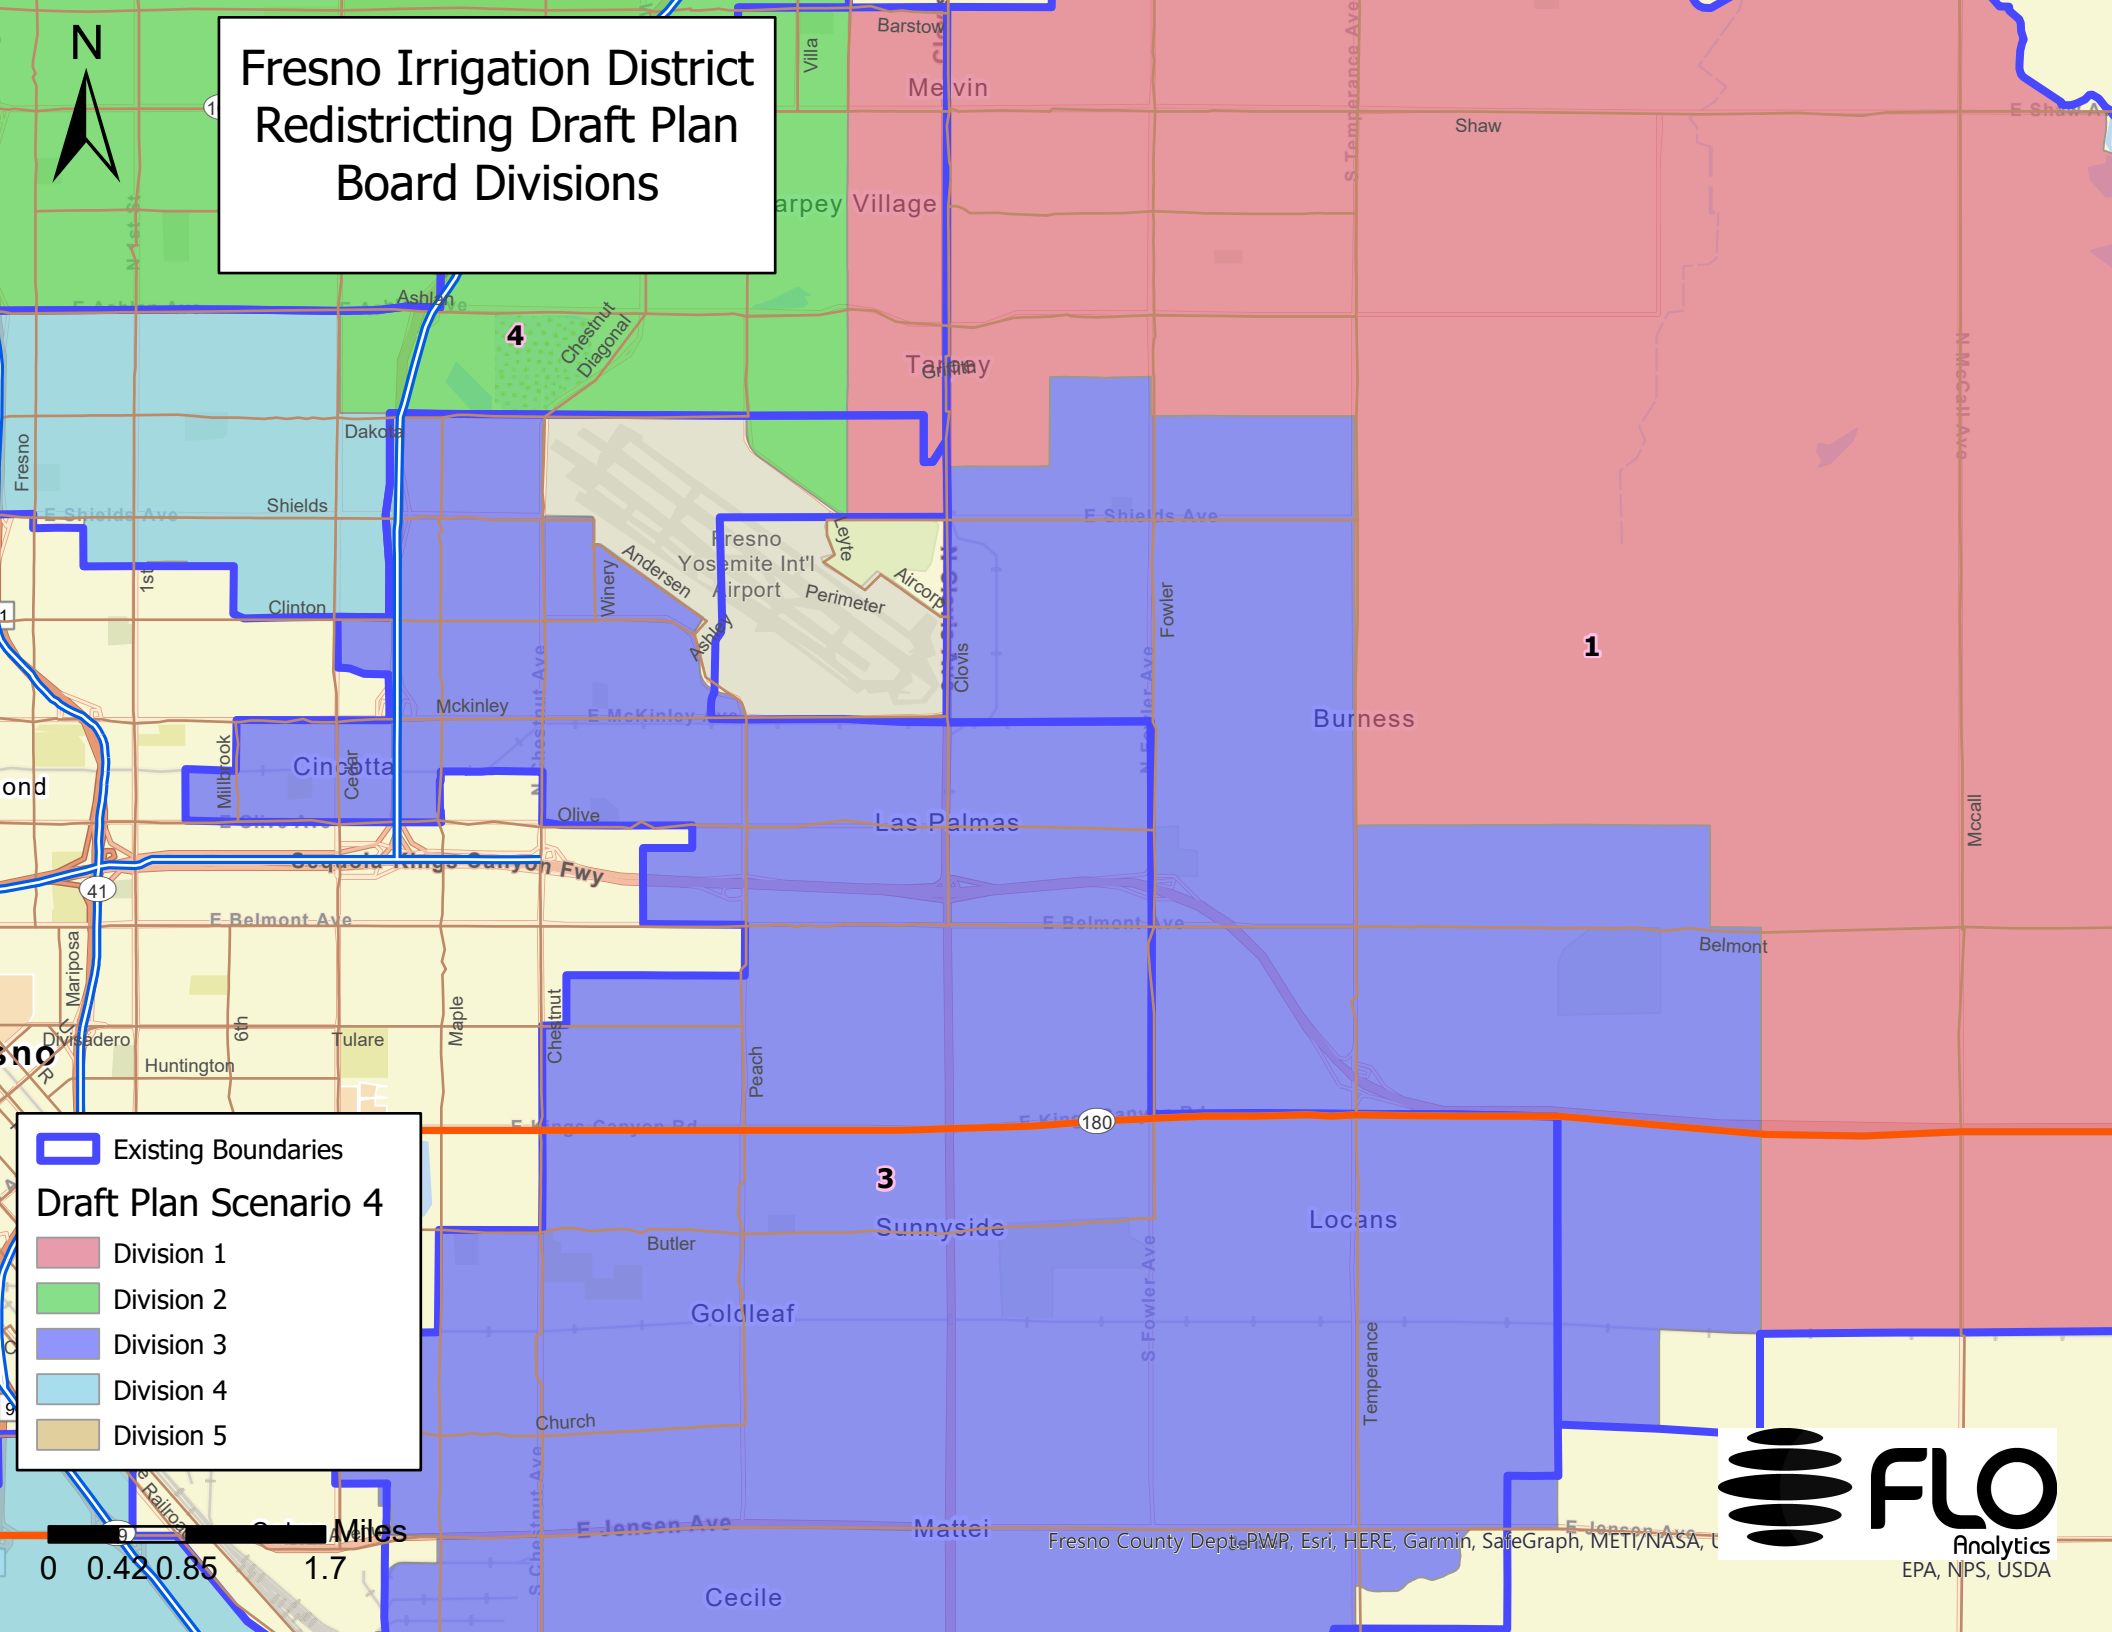

# Fresno Irrigation District Redistricting Draft Plan Board Divisions

 Existing Boundaries

## Draft Plan Scenario 4

-  Division 1
-  Division 2
-  Division 3
-  Division 4
-  Division 5

 Miles

0 0.42 0.85 1.7