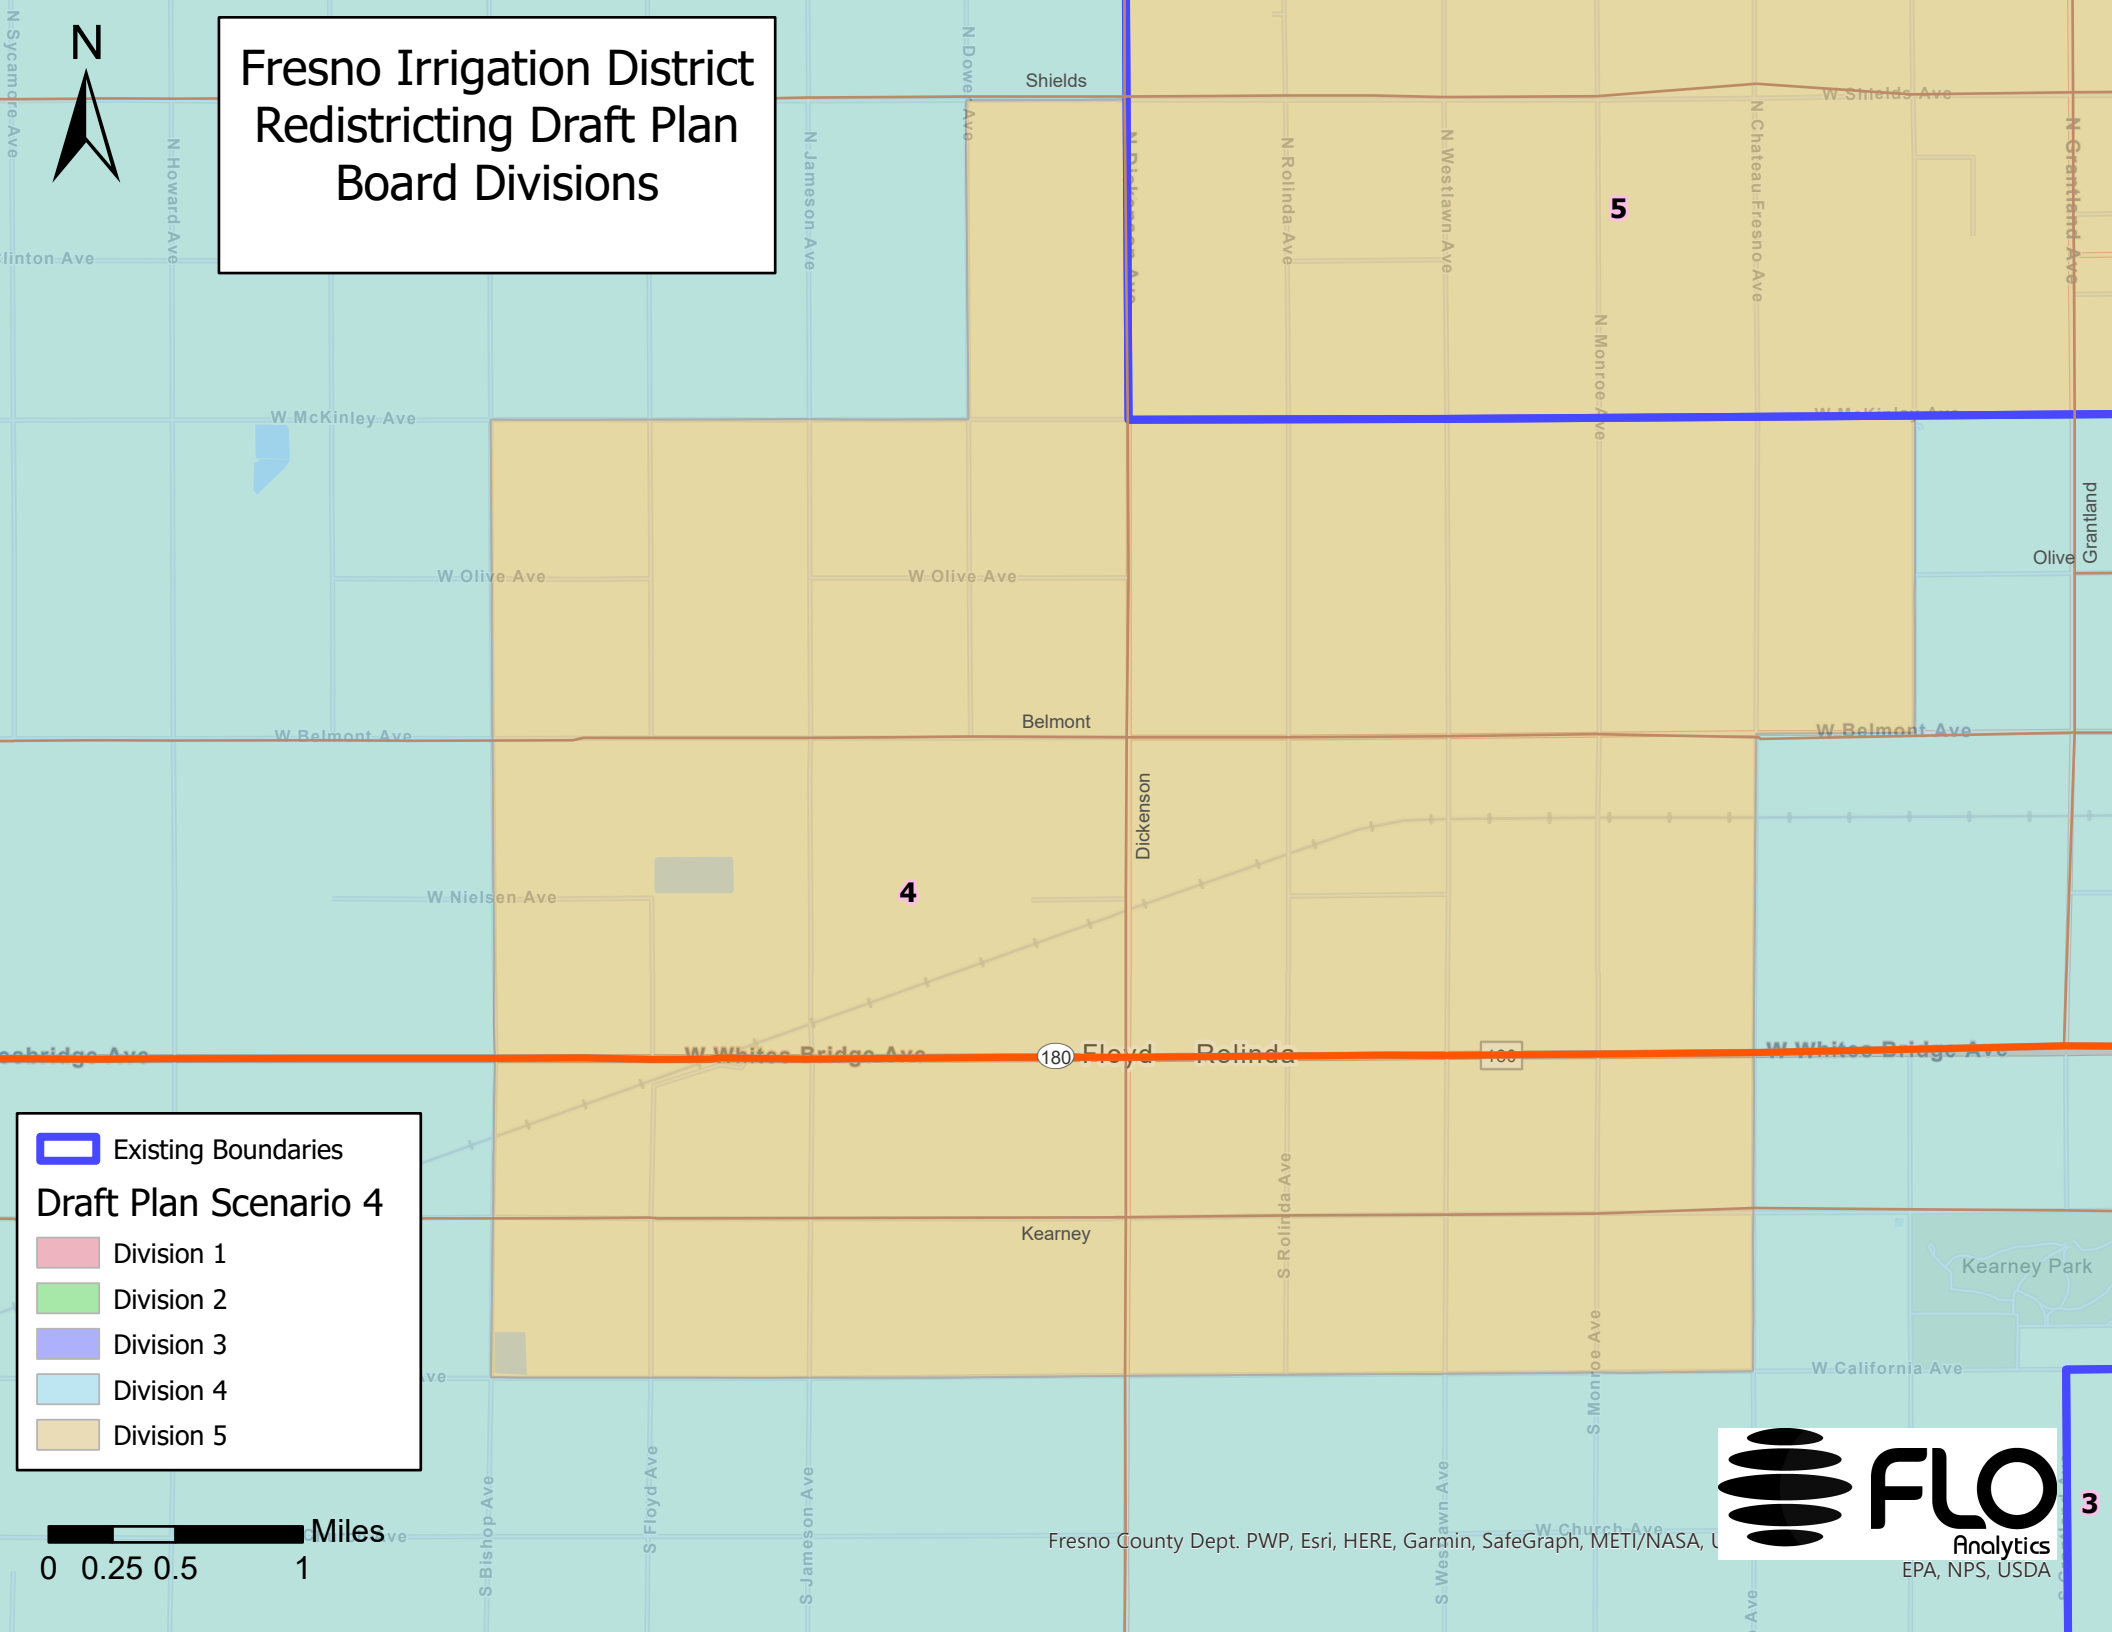

Fresno Irrigation District Redistricting Draft Plan Board Divisions

 Existing Boundaries

Draft Plan Scenario 4

-  Division 1
-  Division 2
-  Division 3
-  Division 4
-  Division 5

 Miles
0 0.25 0.5 1